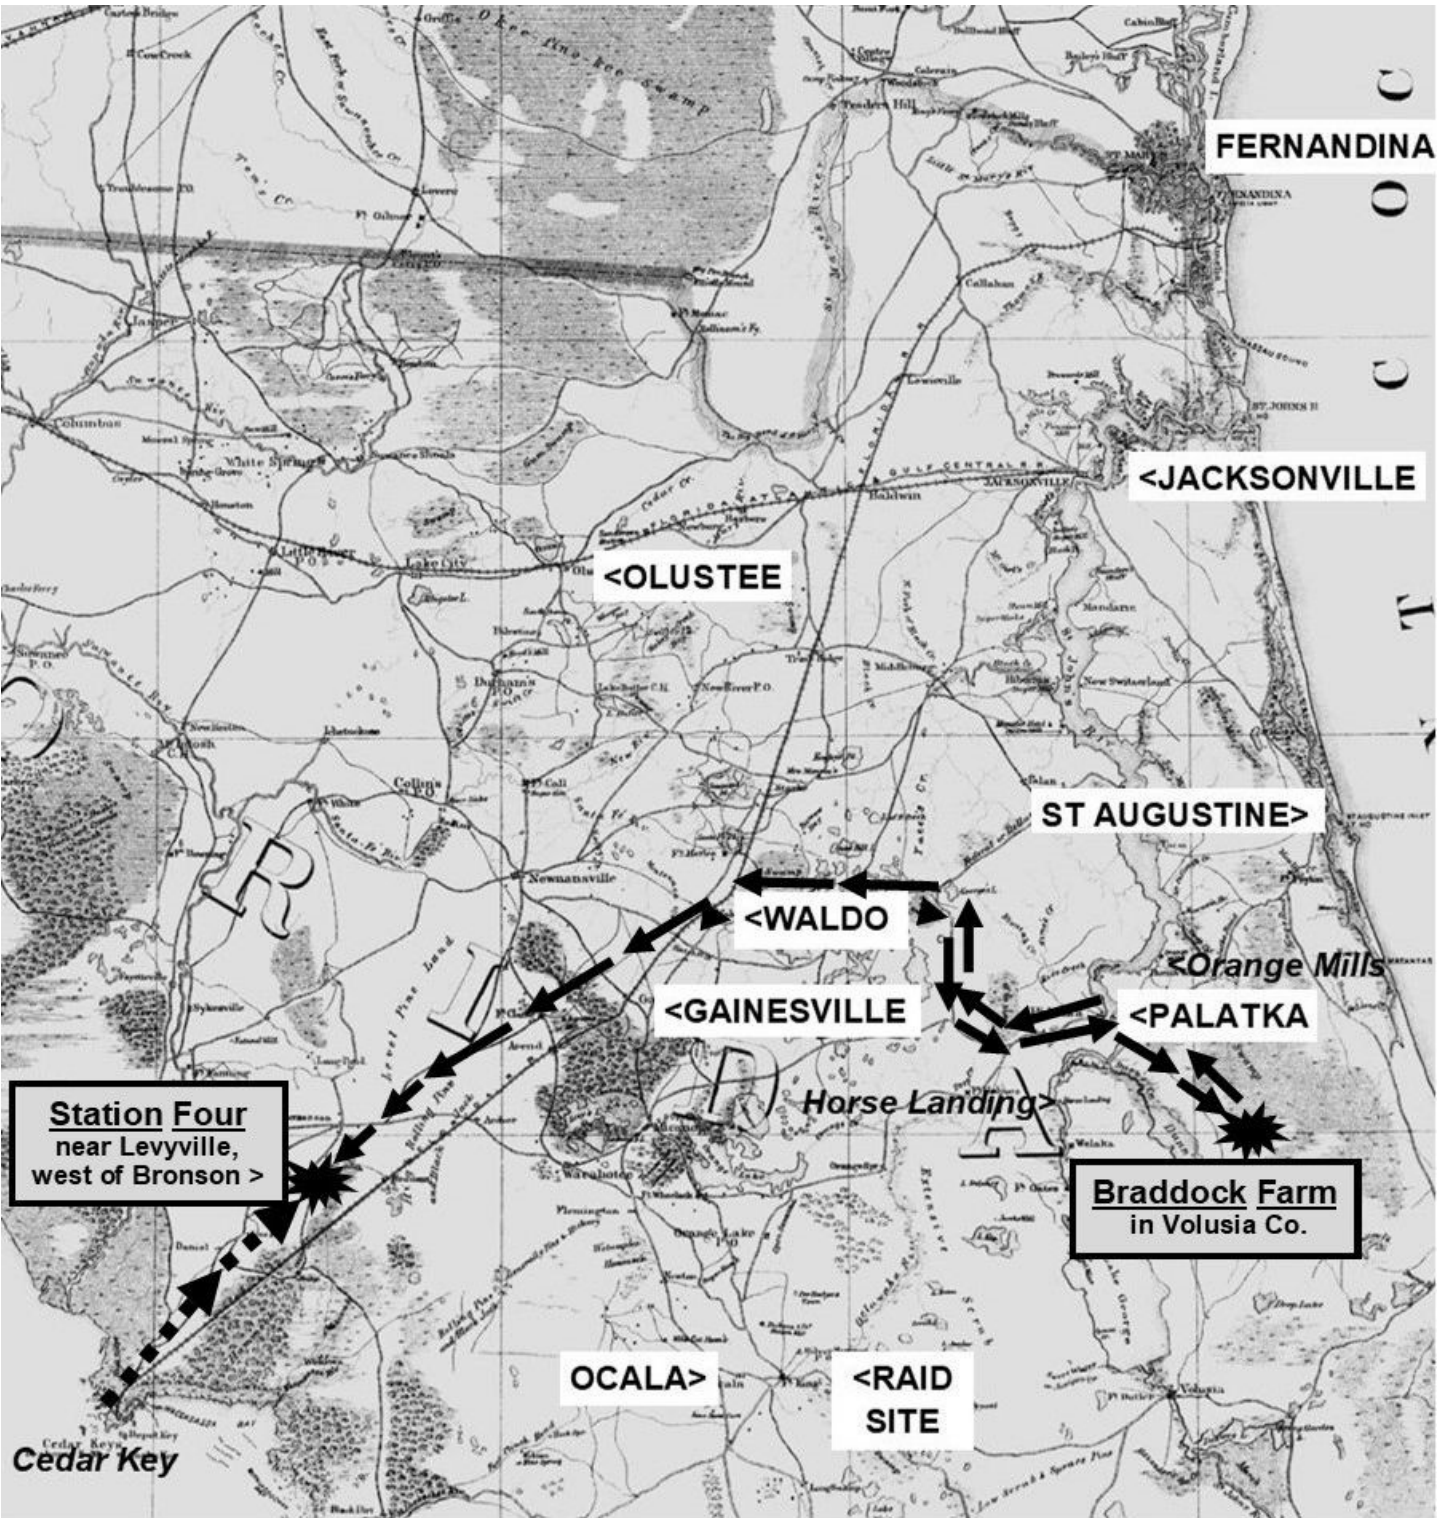

MAPS & GRAPHICS

Charleston & Fort Wagner Battle Plan

NORTH FLORIDA

Olusee Battle Map (by Axiom)

Copyright © Swanston Map Archive Limited. All Rights Reserved

Dickison's movements February, 1865

North Central Florida—1865

Raider movements

Evening, March 7 to Sunset, March 10

Movements

Midnight, March 10 to Sunrise, March 11

Movements

To Noon, March 11

Movements

To near midnight, March 11

Movements

After midnight—March 12