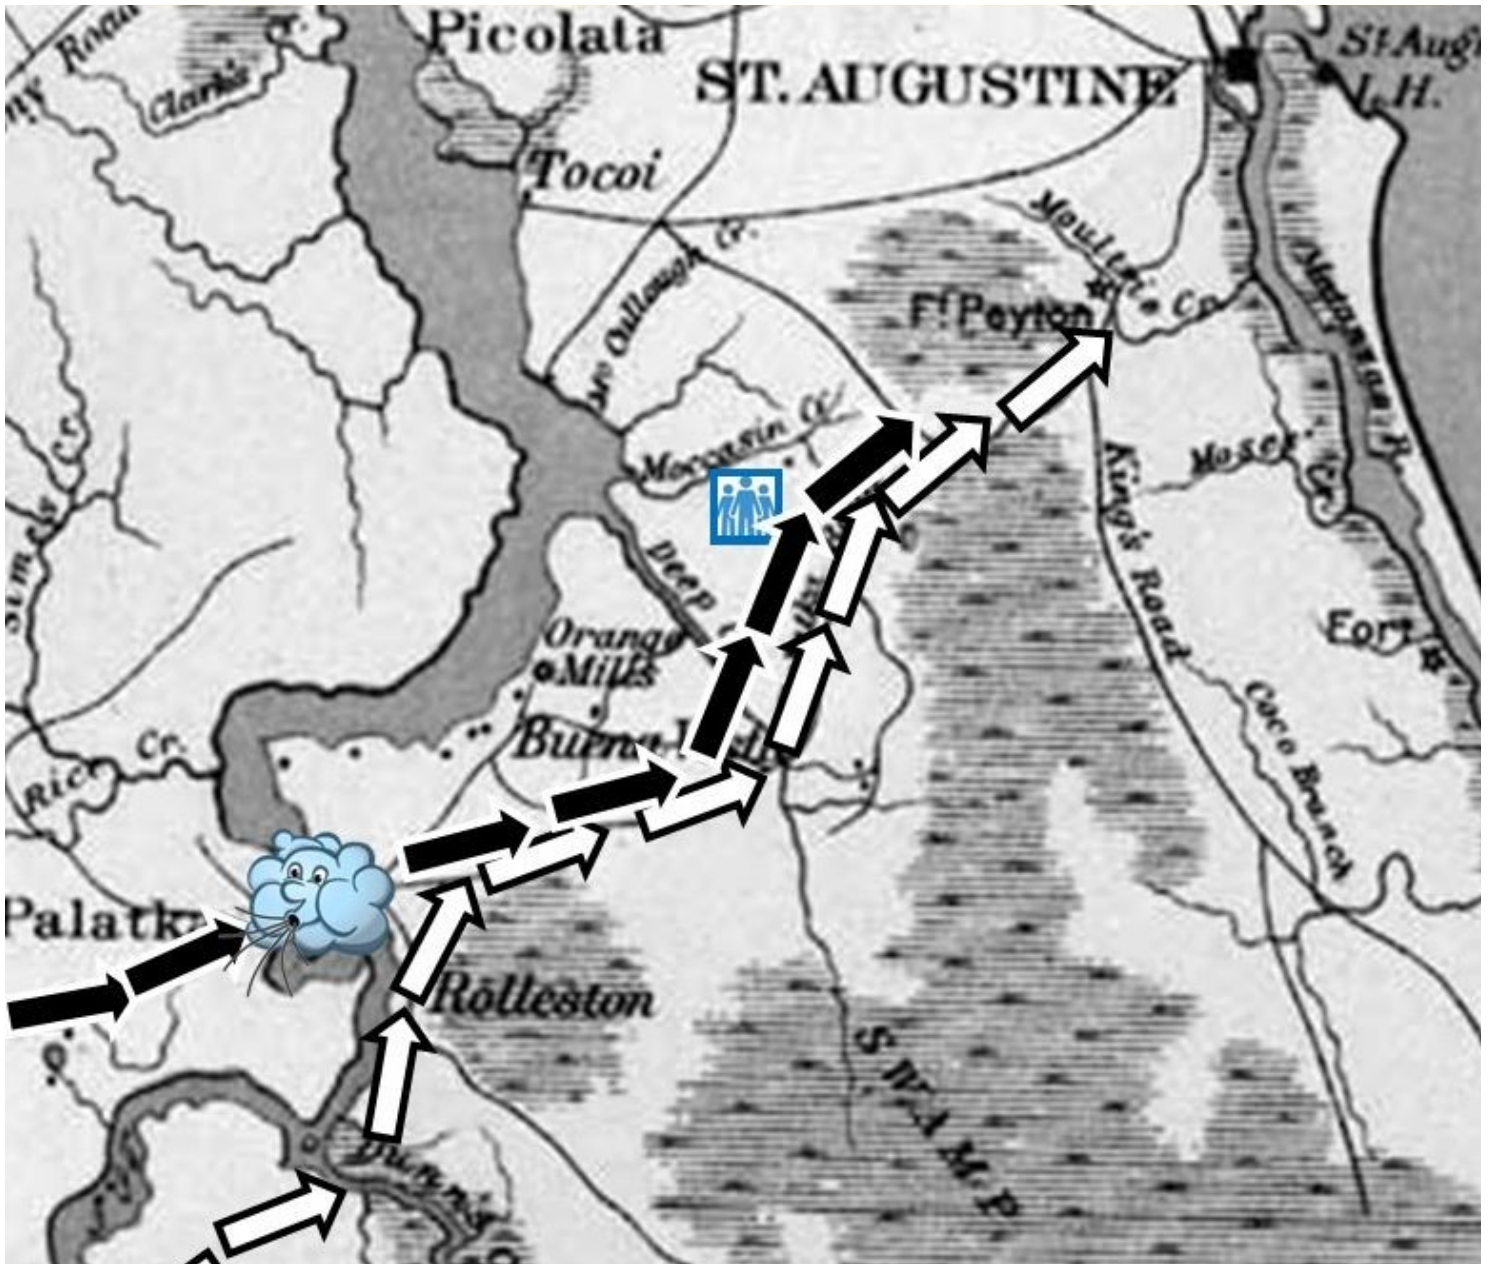

MAPS & GRAPHICS

Charleston & Fort Wagner Battle Plan

NORTH FLORIDA

Olusee Battle Map (by Axiom)

Copyright © Swanston Map Archive Limited. All Rights Reserved

Dickison's movements February, 1865

North Central Florida—1865

Raider movements

Evening, March 7 to Sunset, March 10

Movements

Midnight, March 10 to Sunrise, March 11

Movements

To Noon, March 11

Movements

To near midnight, March 11