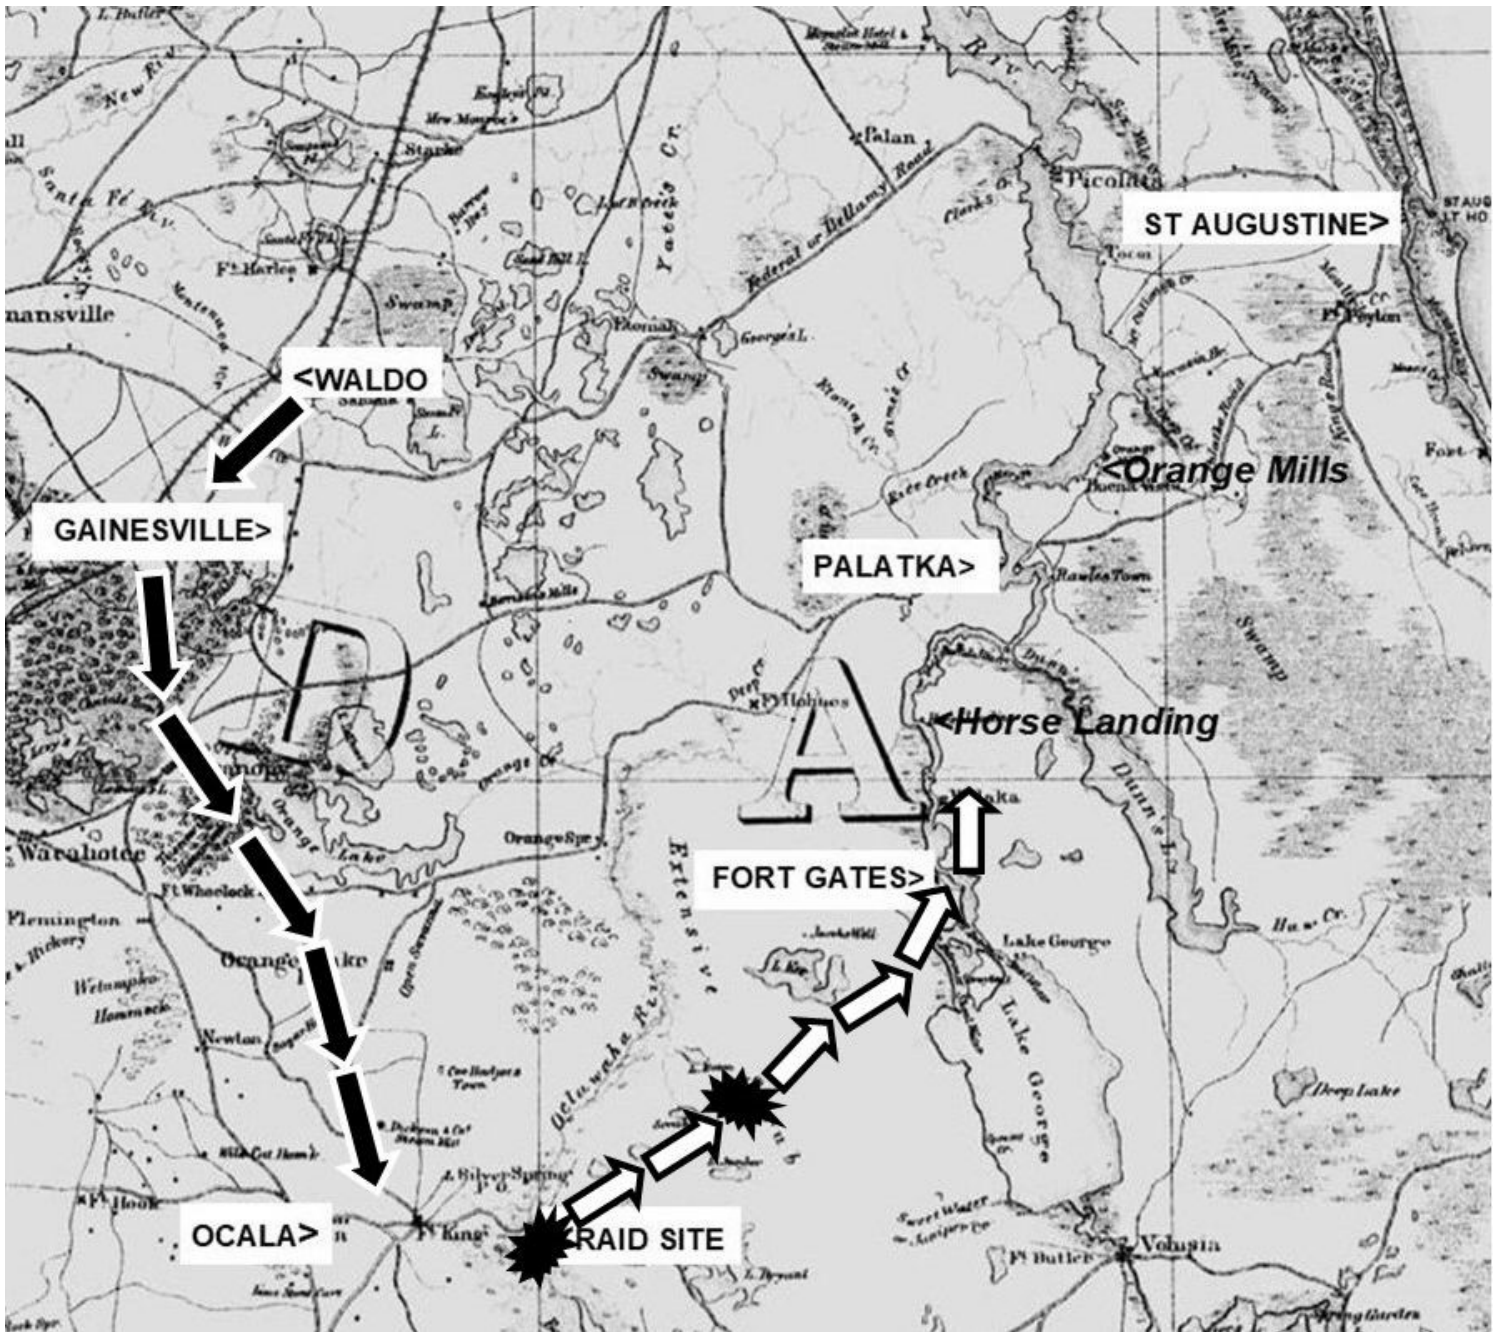

MAPS & GRAPHICS

Charleston & Fort Wagner Battle Plan

NORTH FLORIDA

Olusee Battle Map (by Axiom)

Copyright © Swanston Map Archive Limited. All Rights Reserved

Dickison's movements February, 1865

North Central Florida—1865

Raider movements

Evening, March 7 to Sunset, March 10

Movements

Midnight, March 10 to Sunrise, March 11

Movements

To Noon, March 11

Movements

To near midnight, March 11

Movements

After midnight—March 12