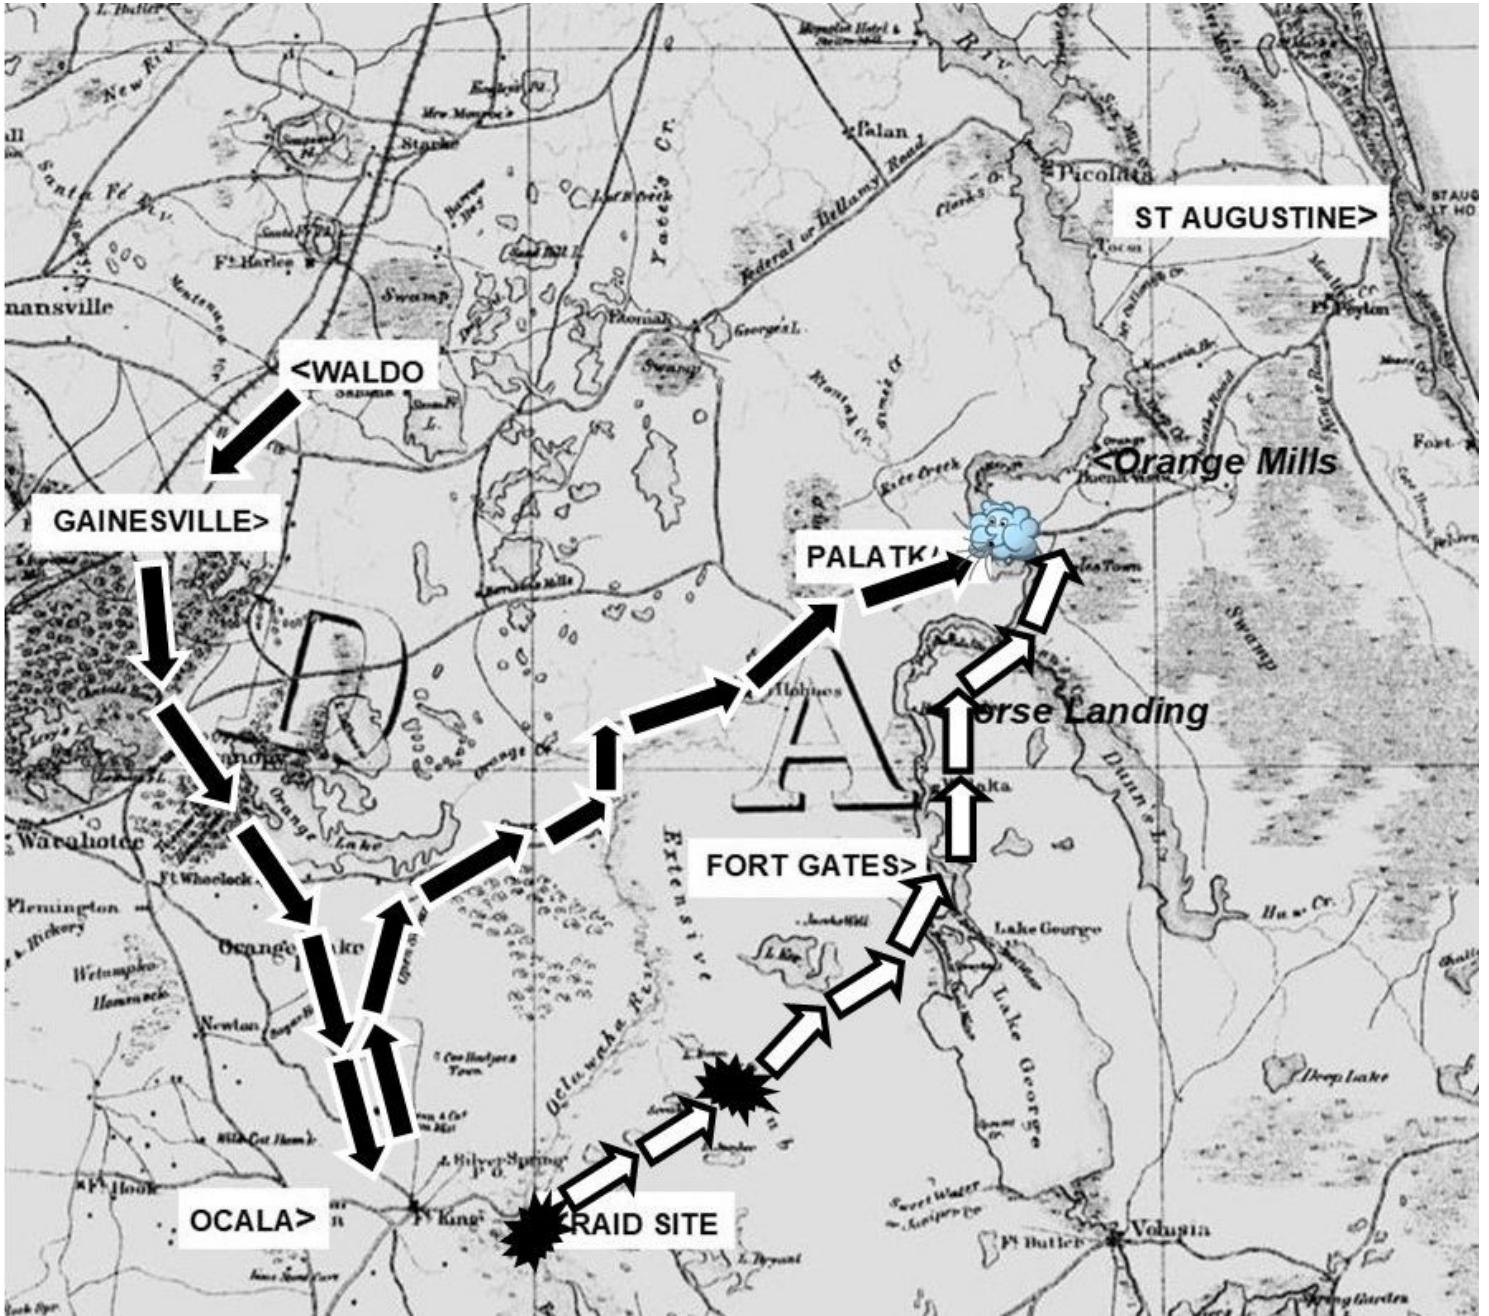

MAPS & GRAPHICS

Charleston & Fort Wagner Battle Plan

NORTH FLORIDA

Olusee Battle Map (by Axiom)

Copyright © Swanston Map Archive Limited. All Rights Reserved

Dickison's movements February, 1865

North Central Florida—1865

Raider movements

Evening, March 7 to Sunset, March 10

Movements

Midnight, March 10 to Sunrise, March 11

Movements

To Noon, March 11

Movements

To near midnight, March 11

Movements

After midnight—March 12