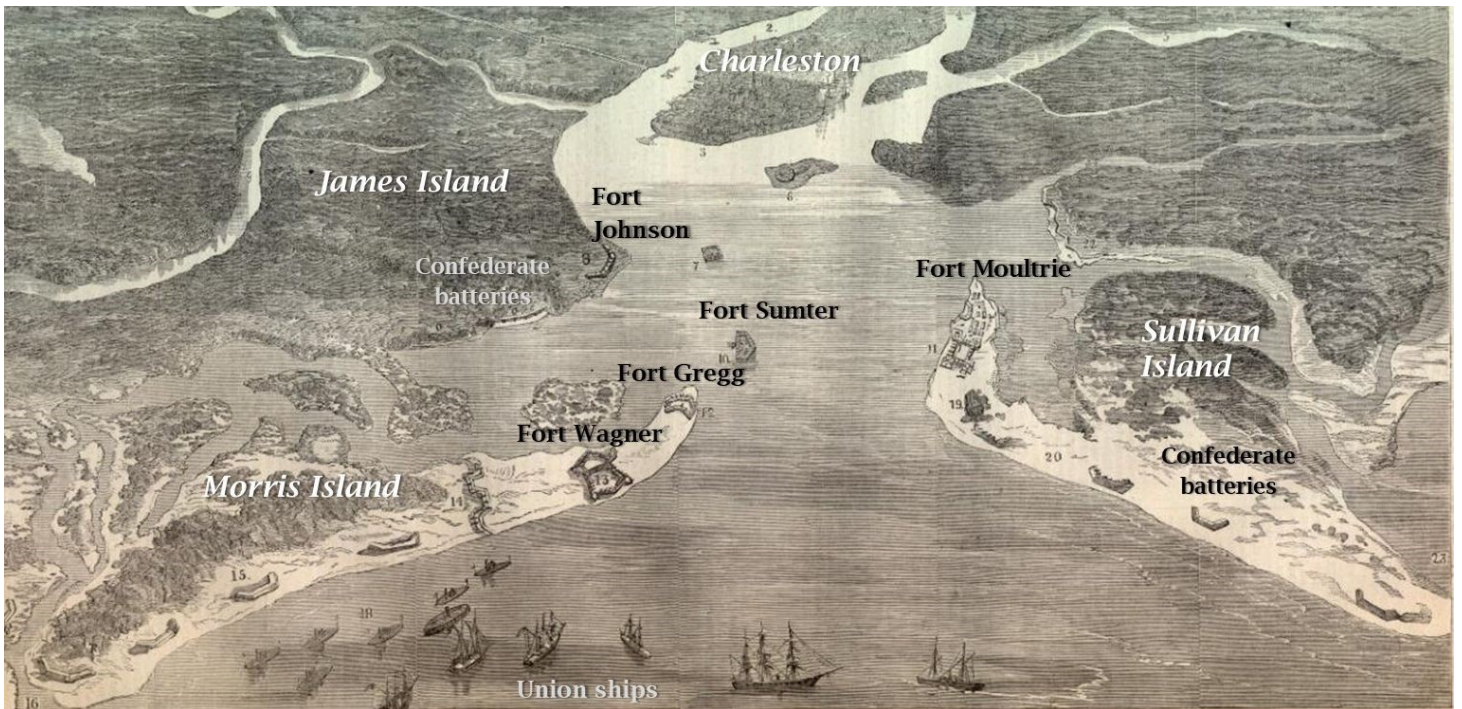

MAPS & GRAPHICS

Charleston & Fort Wagner Battle Plan

NORTH FLORIDA

Olusee Battle Map (by Axiom)

Copyright © Swanston Map Archive Limited. All Rights Reserved

Dickison's movements February, 1865

North Central Florida—1865

Raider movements

Evening, March 7 to Sunset, March 10

Movements

Midnight, March 10 to Sunrise, March 11

Movements

To Noon, March 11

Movements

To near midnight, March 11