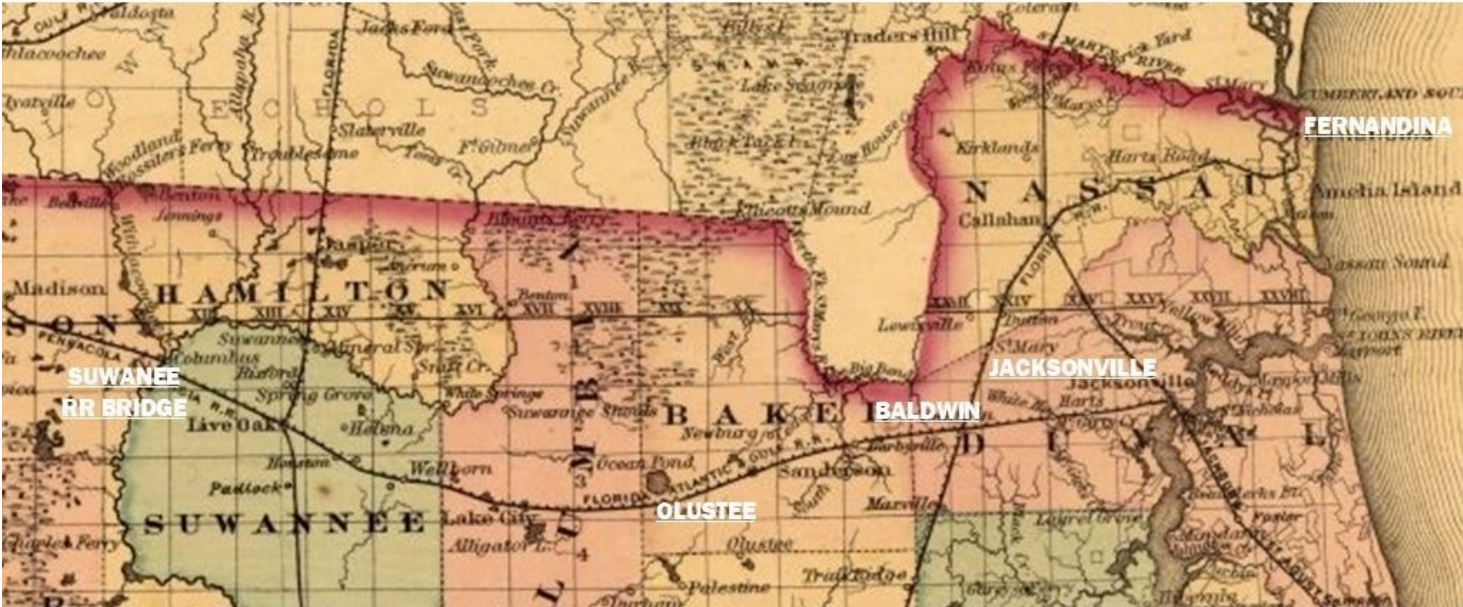

MAPS & GRAPHICS

Charleston & Fort Wagner Battle Plan

NORTH FLORIDA

Olusee Battle Map (by Axiom)

Copyright © Swanston Map Archive Limited. All Rights Reserved

Dickison's movements February, 1865

North Central Florida—1865

Raider movements

Evening, March 7 to Sunset, March 10

Movements

Midnight, March 10 to Sunrise, March 11

Movements

To Noon, March 11

Movements

To near midnight, March 11