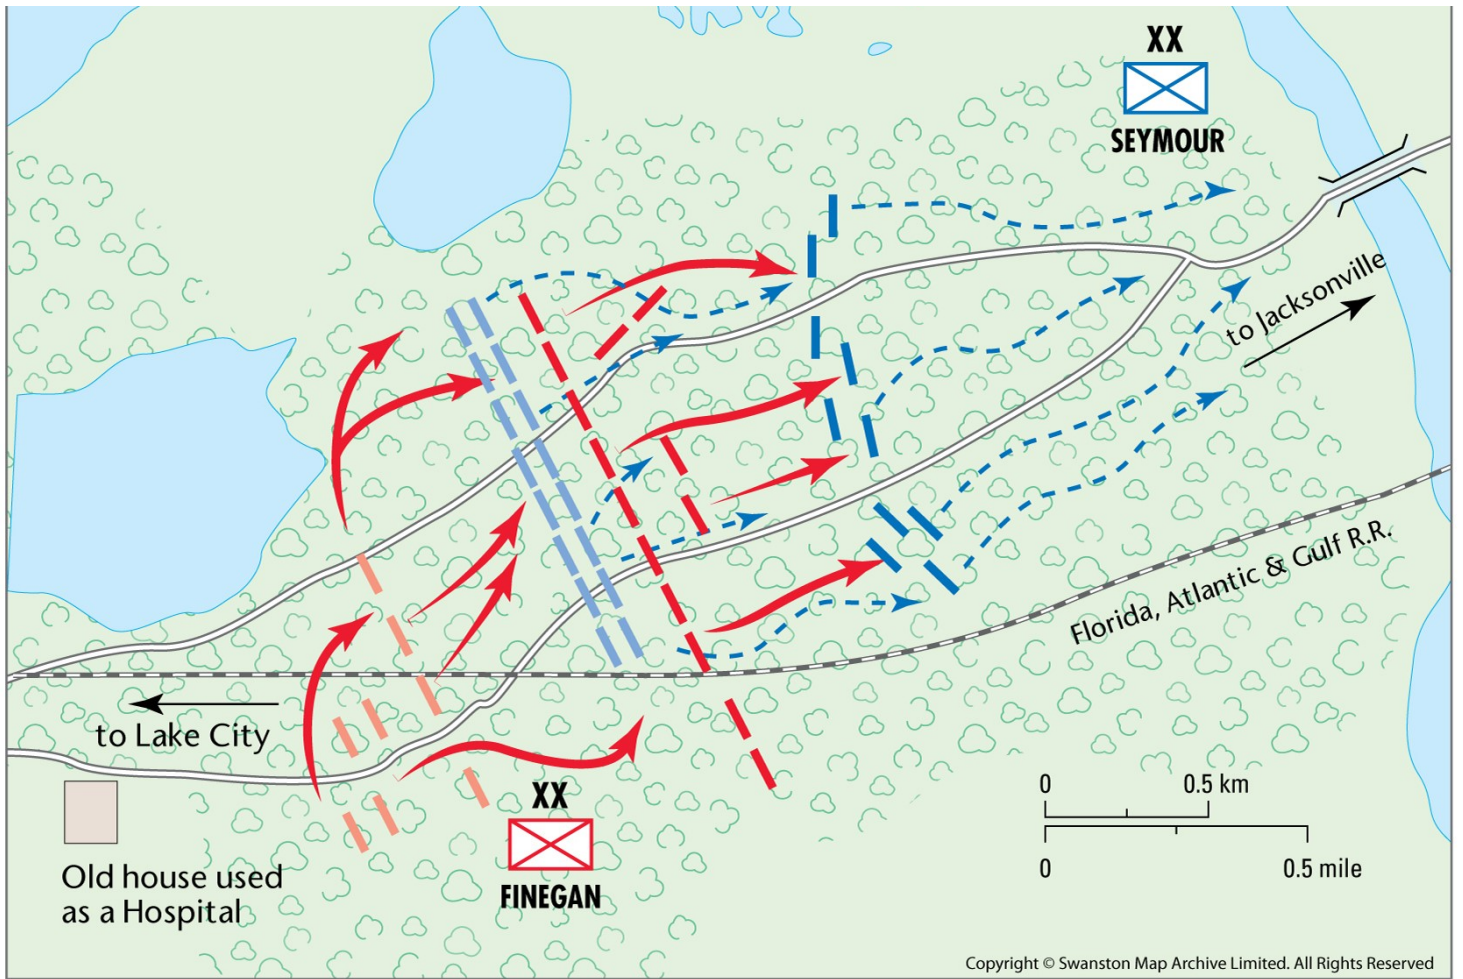

MAPS & GRAPHICS

Charleston & Fort Wagner Battle Plan

NORTH FLORIDA

Olusee Battle Map (by Axiom)

Copyright © Swanston Map Archive Limited. All Rights Reserved

Dickison's movements February, 1865

North Central Florida—1865

Raider movements

Evening, March 7 to Sunset, March 10

Movements

Midnight, March 10 to Sunrise, March 11

Movements

To Noon, March 11

Movements

To near midnight, March 11

Movements

After midnight—March 12