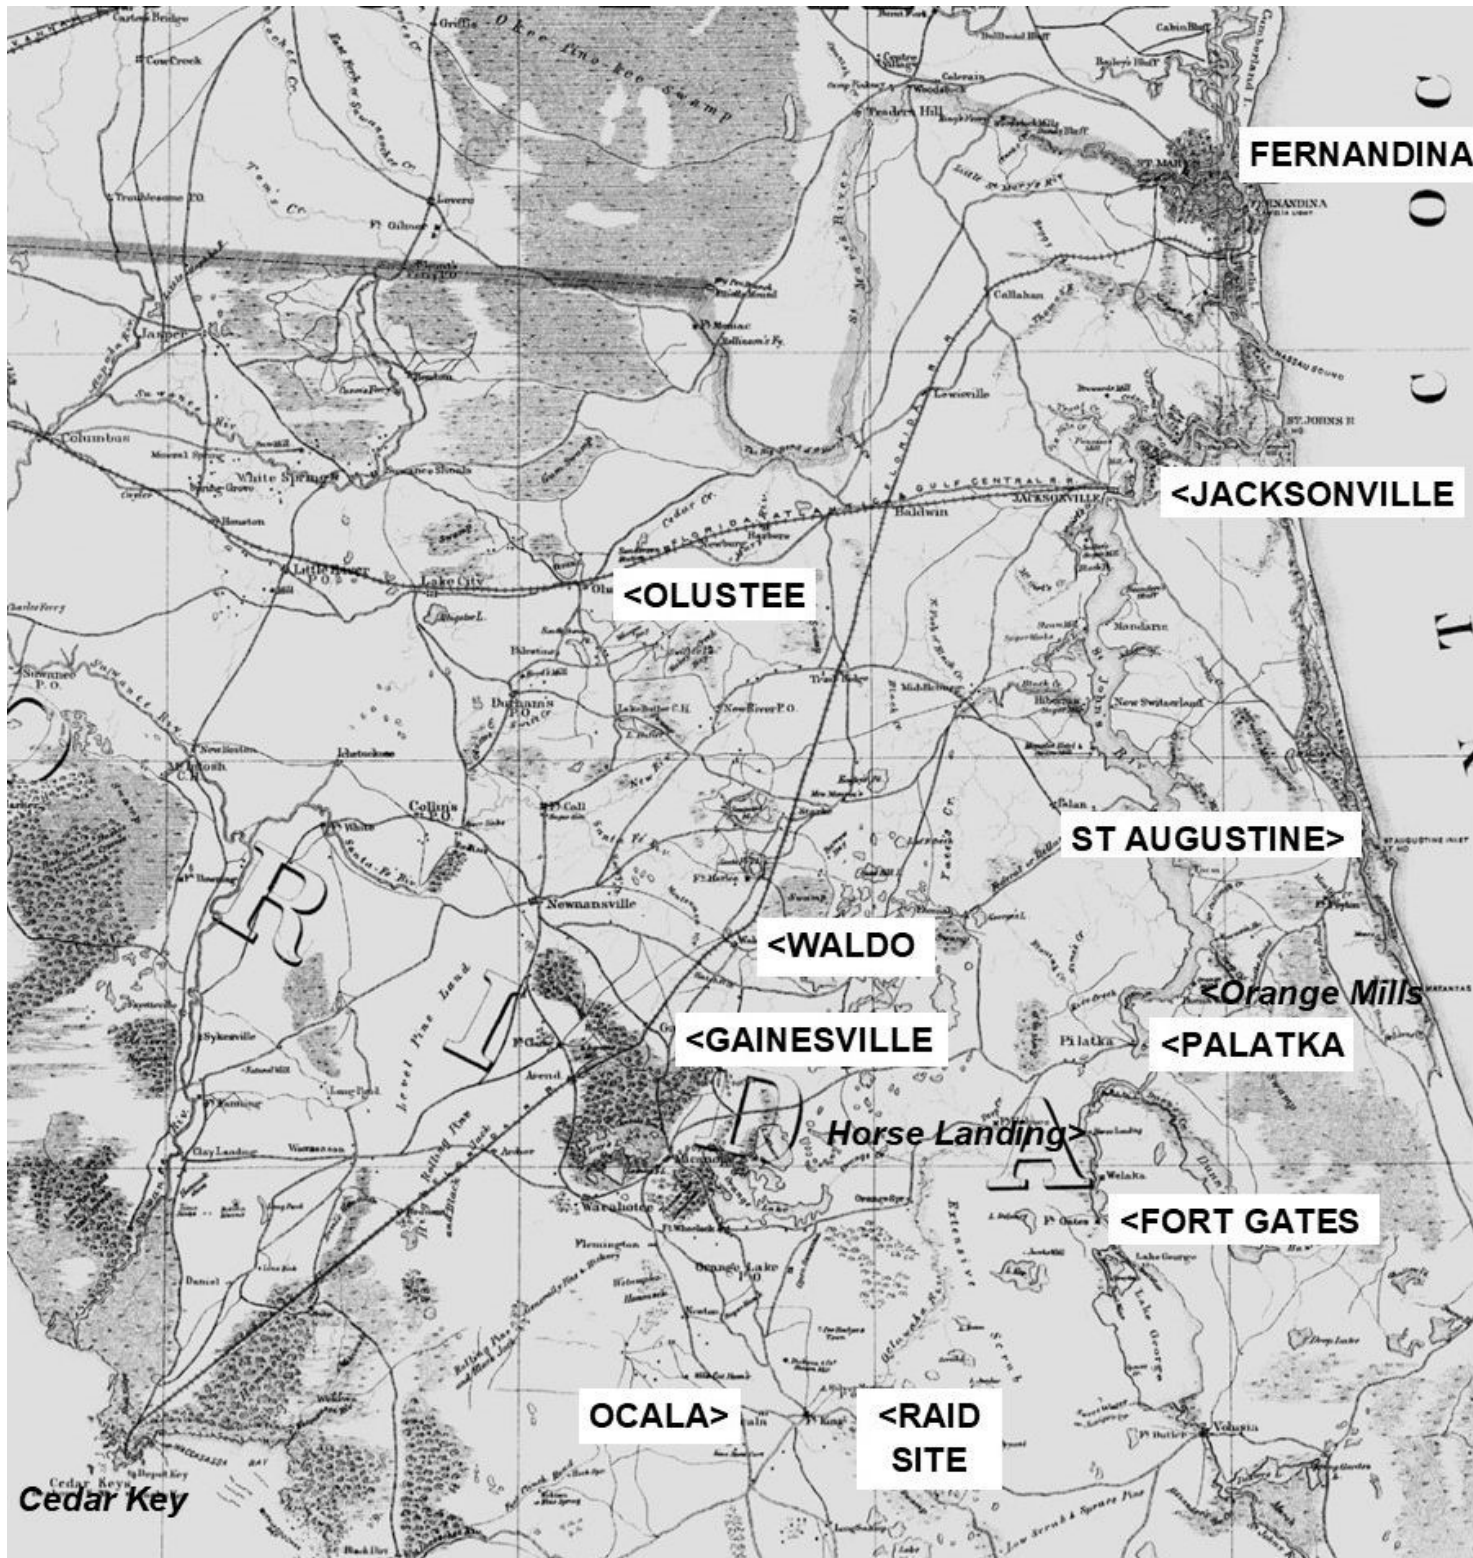

MAPS & GRAPHICS

Charleston & Fort Wagner Battle Plan

NORTH FLORIDA

Olusee Battle Map (by Axiom)

Copyright © Swanston Map Archive Limited. All Rights Reserved

Dickison's movements February, 1865

North Central Florida—1865

Raider movements

Evening, March 7 to Sunset, March 10

Movements

Midnight, March 10 to Sunrise, March 11

Movements

To Noon, March 11

Movements

To near midnight, March 11

Movements

After midnight—March 12