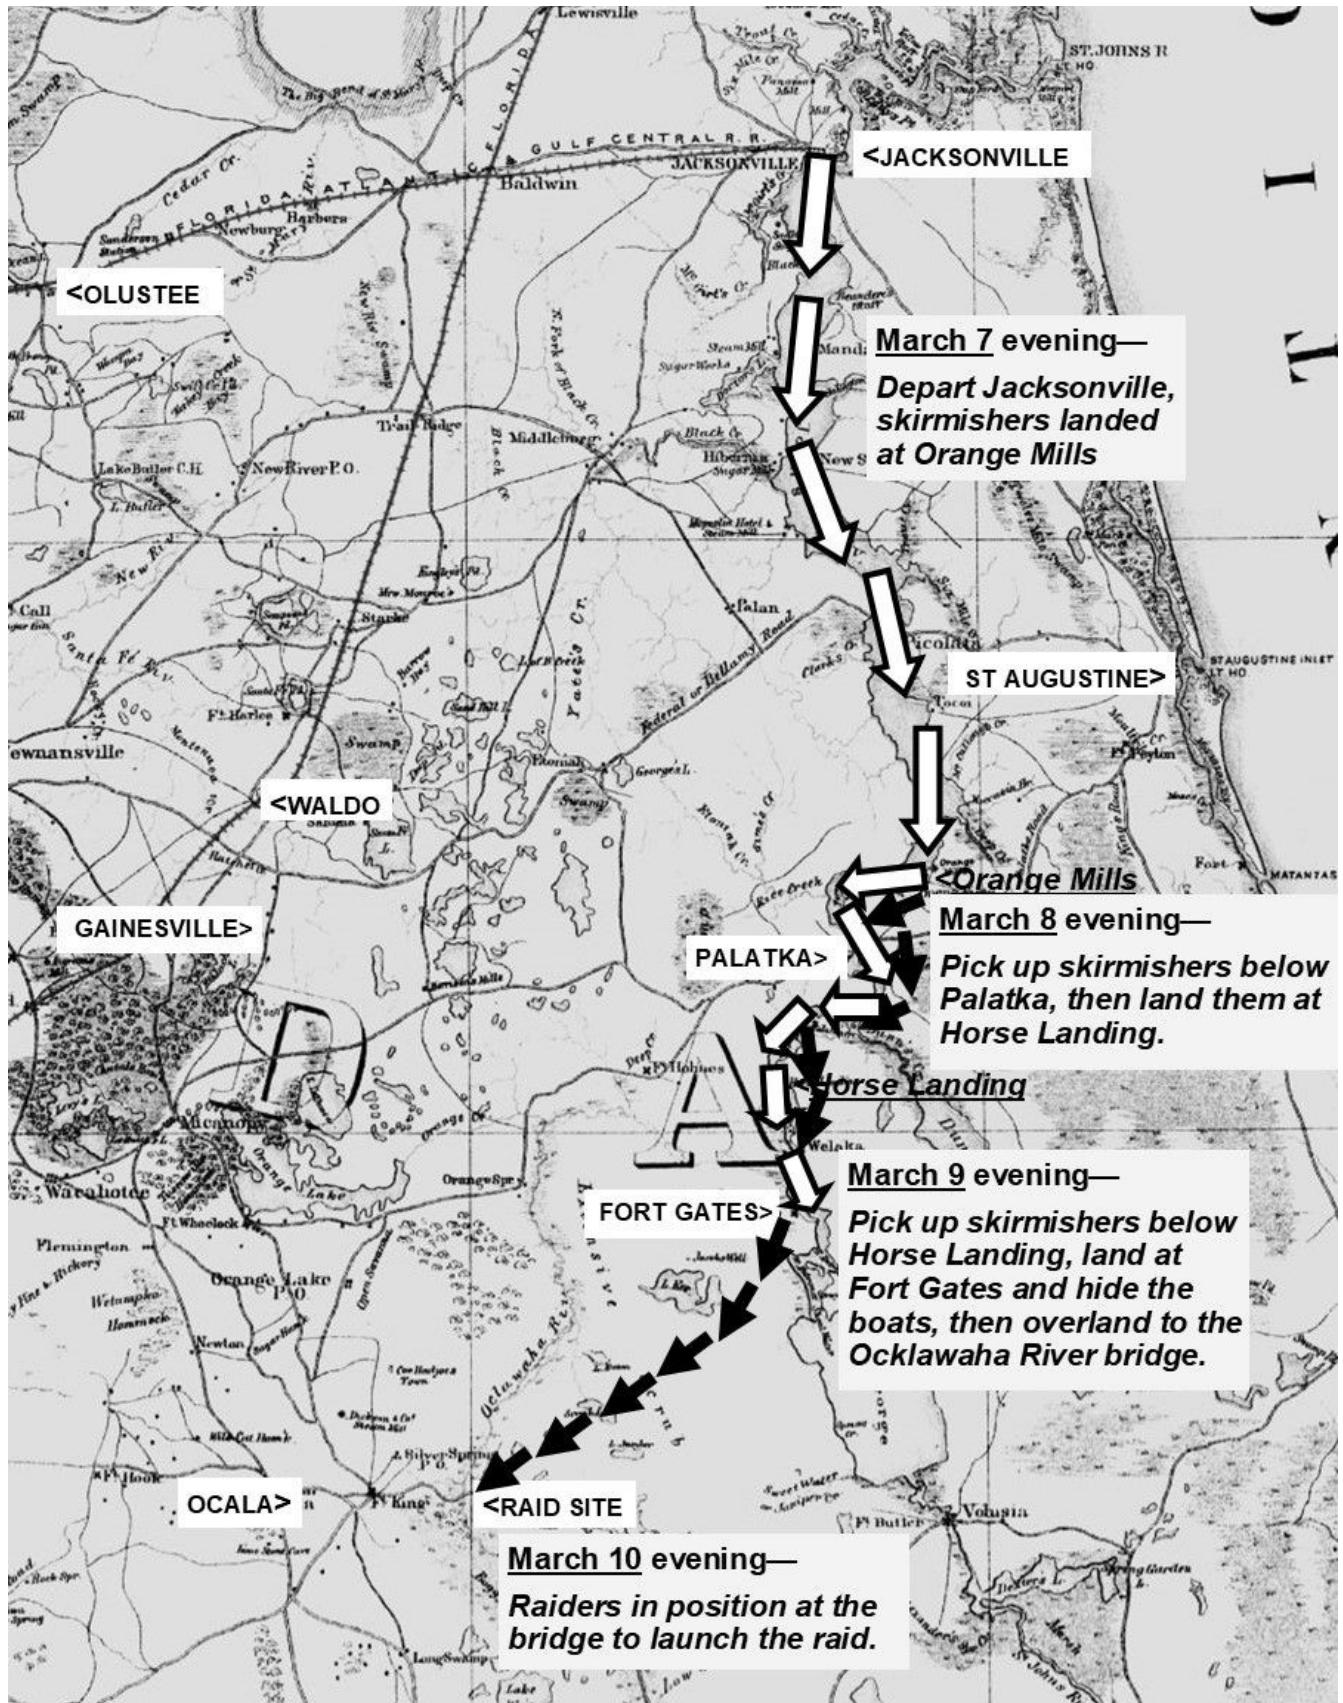

MAPS & GRAPHICS

Charleston & Fort Wagner Battle Plan

NORTH FLORIDA

Olusee Battle Map (by Axiom)

Copyright © Swanston Map Archive Limited. All Rights Reserved

Dickison's movements February, 1865

North Central Florida—1865

Raider movements

Evening, March 7 to Sunset, March 10

Movements

Midnight, March 10 to Sunrise, March 11

Movements

To Noon, March 11

Movements

To near midnight, March 11

Movements

After midnight—March 12